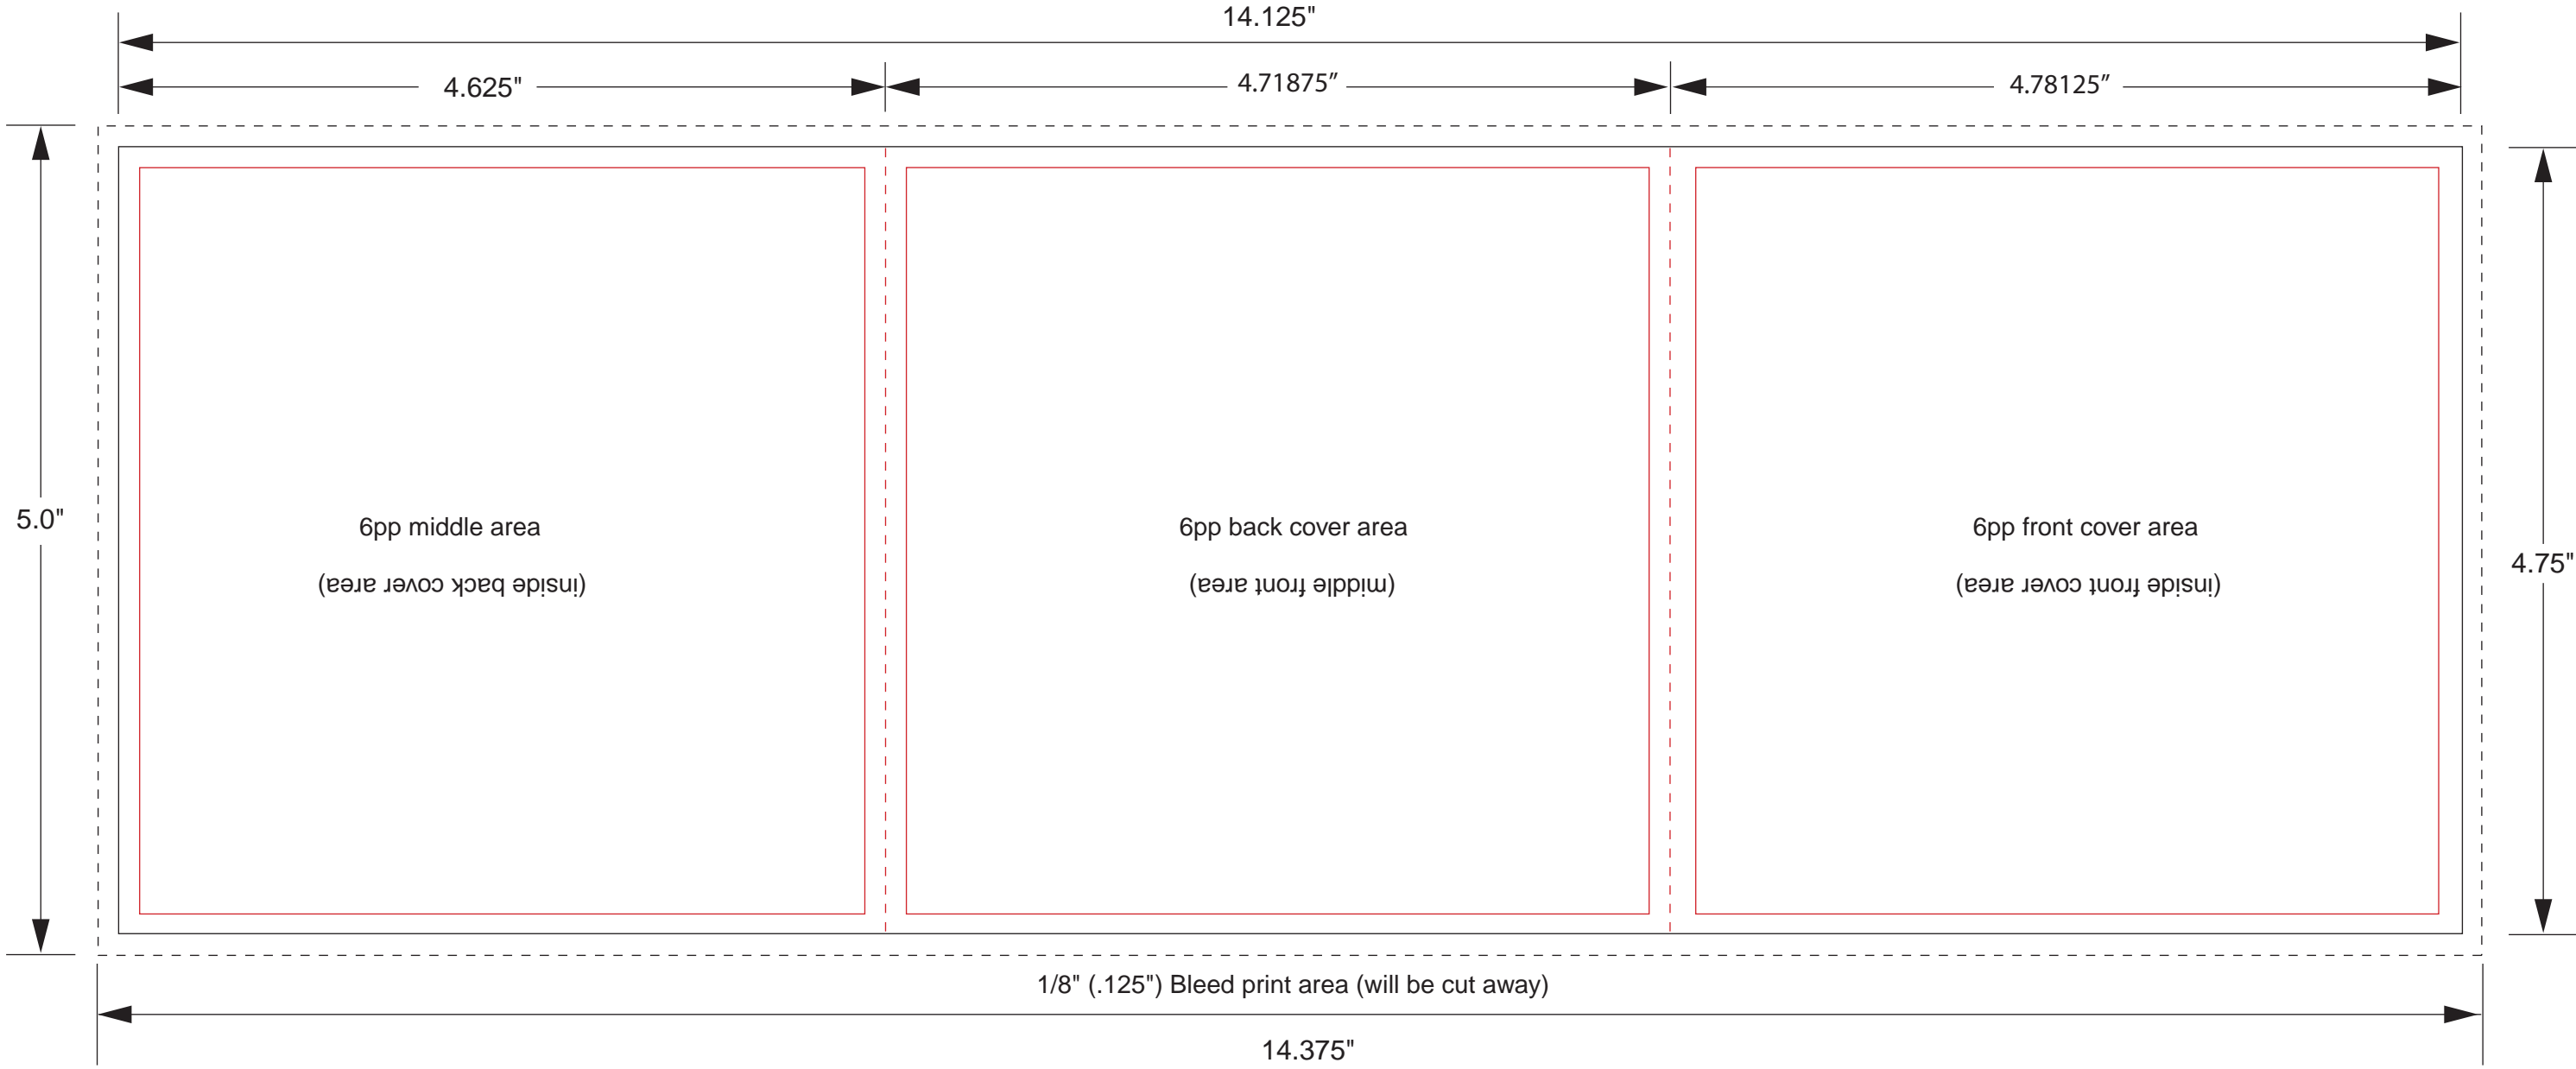

CD Jewel Case Insert (Shown at Actual size)

*Rotate template 180 degrees for layout of insert's inside panels

- Bleed area - - - - -
- Cut —————
- Text safety area ————
- Fold - - - - -